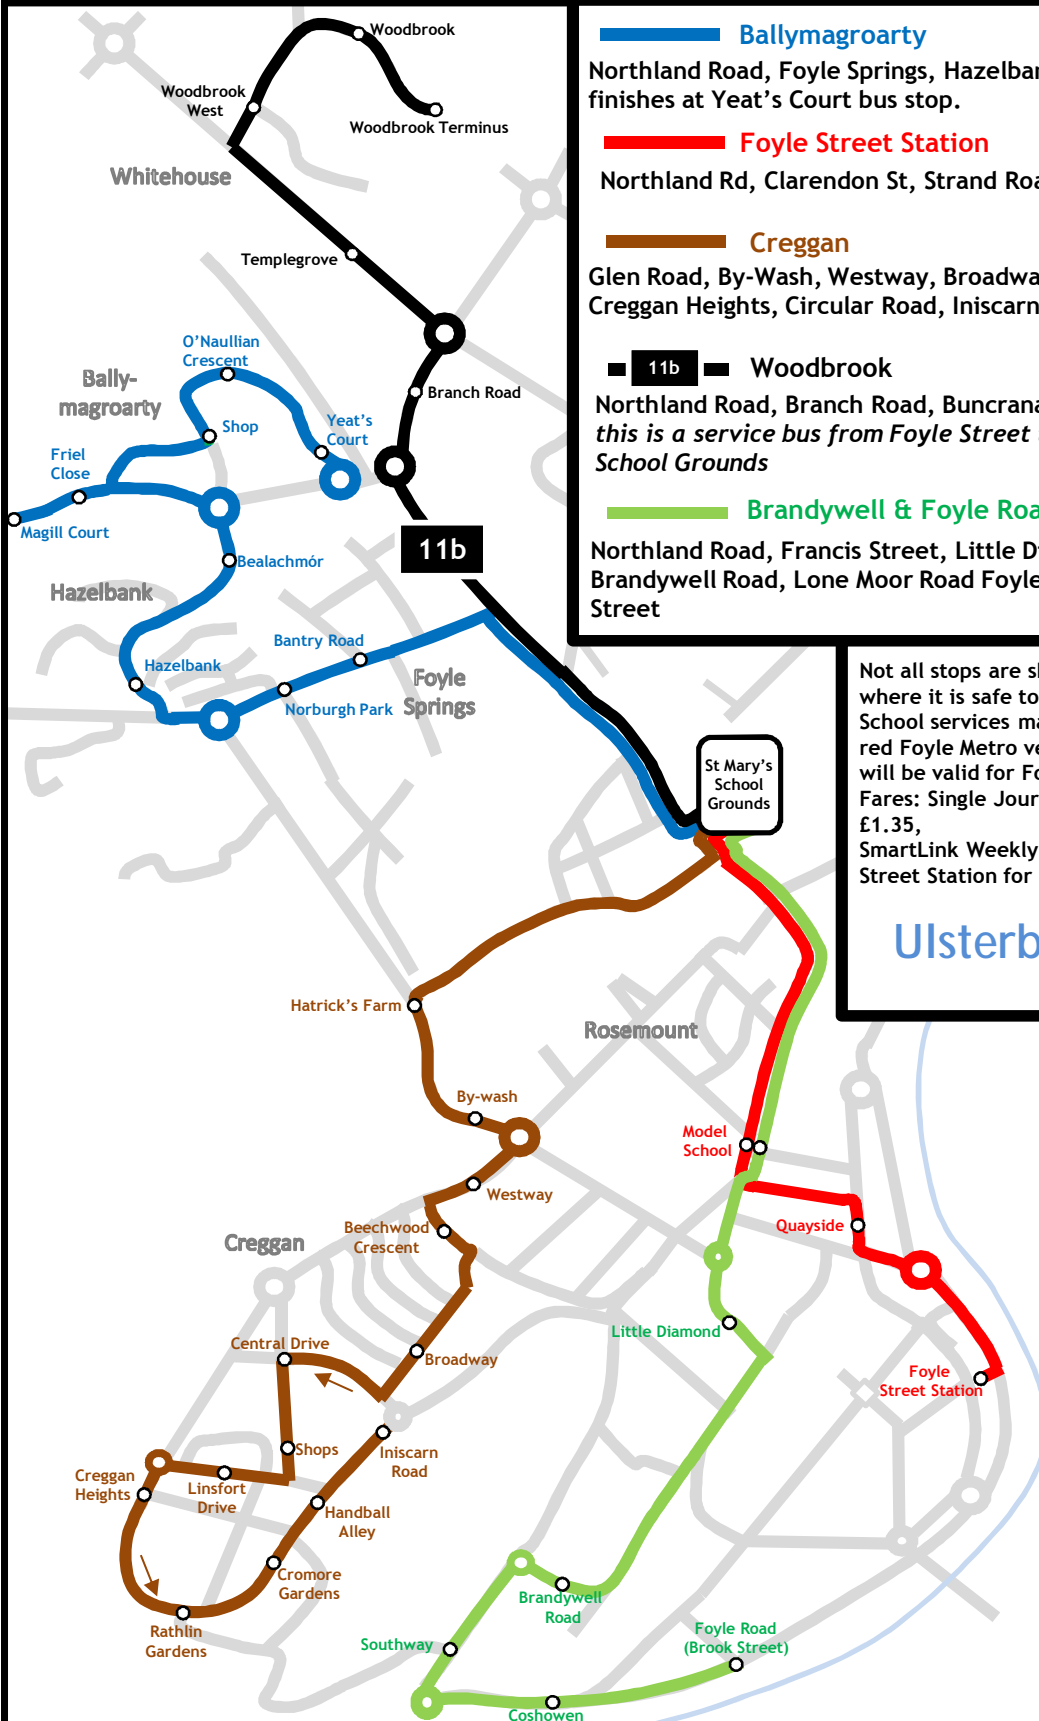

St Mary's College

Ulsterbus / Foyle Metro Direct afternoon services

Ballymagroarty

Northland Road, Foyle Springs, Hazelbank, Ballymagroarty Estate. Bus finishes at Yeat's Court bus stop.

Foyle Street Station

Northland Rd, Clarendon St, Strand Road (Quayside) & Foyle St

Creggan

Glen Road, By-Wash, Westway, Broadway, Central Drive, Linsfort Drive, Creggan Heights, Circular Road, Iniscarn Road.

11b Woodbrook

Northland Road, Branch Road, Buncrana Road, Woodbrook. *Please note this is a service bus from Foyle Street to Woodbrook via St Mary's School Grounds*

Brandywell & Foyle Road

Northland Road, Francis Street, Little Diamond, Lecky Road, Brandywell Road, Lone Moor Road Foyle Road. Bus finishes at Brook Street

Not all stops are shown. Buses stop on request at or, where it is safe to do so, opposite any bus stop. School services may be operated by blue Ulsterbus or red Foyle Metro vehicles. Tickets bought on Ulsterbus will be valid for Foyle Metro and vice versa. Fares: Single Journey £0.85, Day ticket (from driver) £1.35, SmartLink Weekly Unlimited travel £5.50. Ask at Foyle Street Station for details on SmartLink fares

Ulsterbus **Foyle Metro**