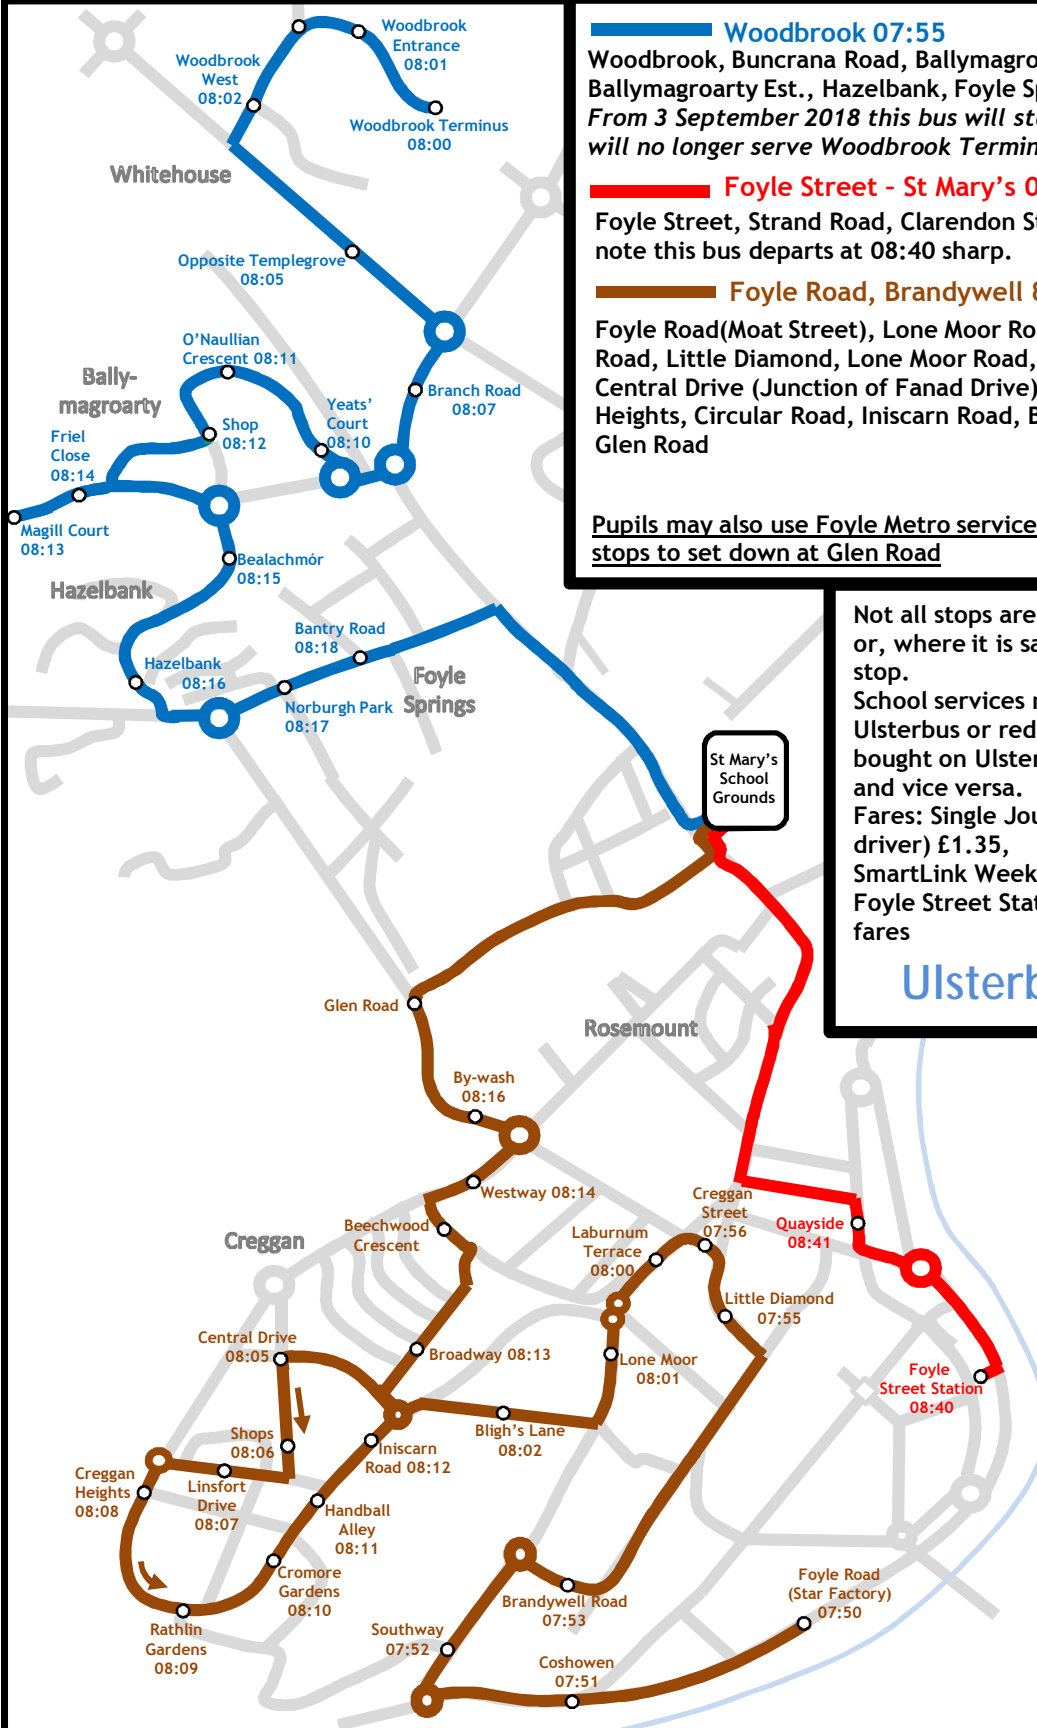

St Mary's College

Updated Tuesday 8 May 2018

Ulsterbus / Foyle Metro Direct morning services

Woodbrook 07:55

Woodbrook, Buncrana Road, Ballymagroarty (Yeat's Court), Ballymagroarty Est., Hazelbank, Foyle Springs and Northland Road
From 3 September 2018 this bus will start at Woodbrook Entrance and will no longer serve Woodbrook Terminus

Foyle Street - St Mary's 08:40

Foyle Street, Strand Road, Clarendon Street, Northland Road. Please note this bus departs at 08:40 sharp.

Foyle Road, Brandywell & Creggan (from 8 May 2018)

Foyle Road (Moat Street), Lone Moor Road, Brandywell Road, Lecky Road, Little Diamond, Lone Moor Road, Bligh's Lane, Fanad Drive, Central Drive (Junction of Fanad Drive), Linsfort Drive, Creggan Heights, Circular Road, Iniscarn Road, Broadway, Westway, By-wash, Glen Road

Pupils may also use Foyle Metro service 10a to Ballymagroarty which stops to set down at Glen Road

Not all stops are shown. Buses stop on request at or, where it is safe to do so, opposite any bus stop.

School services may be operated by blue Ulsterbus or red Foyle Metro vehicles. Tickets bought on Ulsterbus will be valid for Foyle Metro and vice versa.

Fares: Single Journey £0.85, Day ticket (from driver) £1.35,

SmartLink Weekly Unlimited travel £5.50. Ask at Foyle Street Station for details on SmartLink fares

Ulsterbus **Foyle Metro**