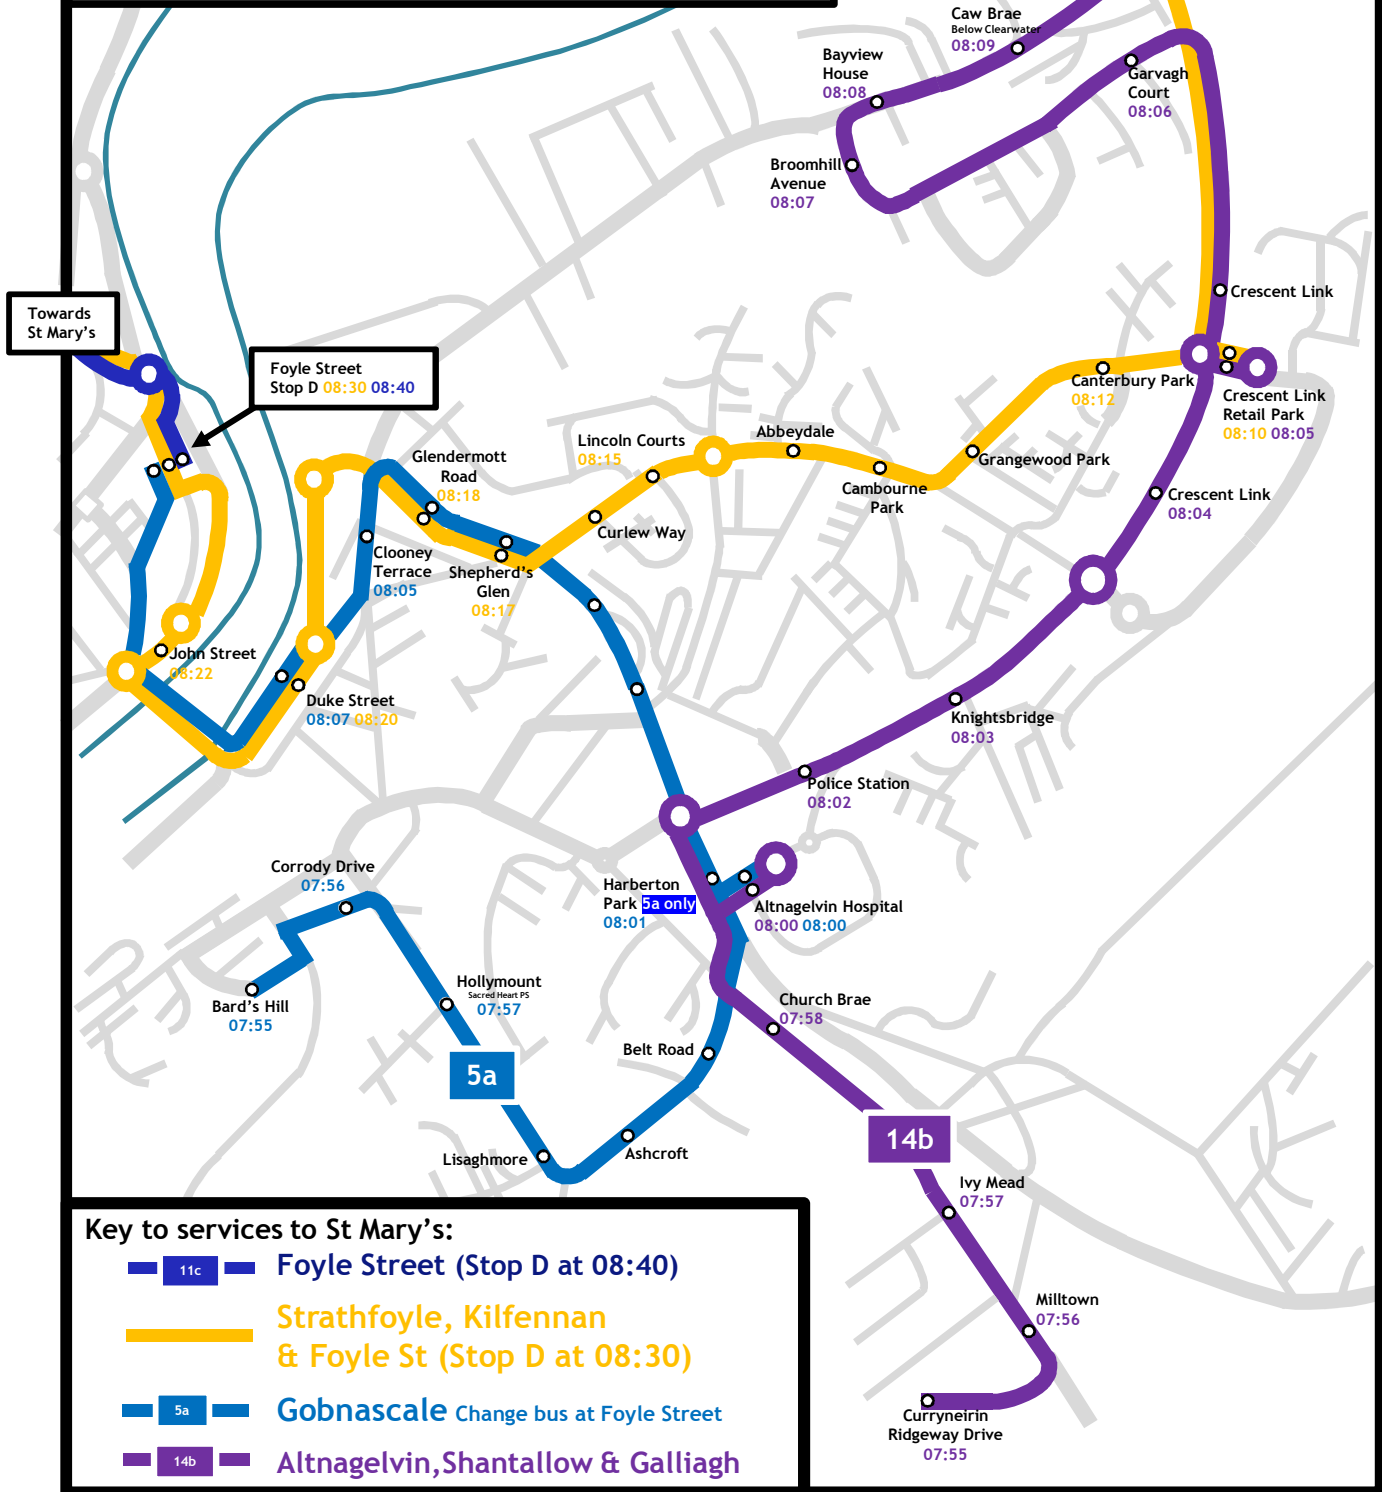

St Mary's College Morning School Services from Waterside area

From Strathfoyle:
Westlake 07:55
East Bank 07:56
Moymore Place 07:57
Maydown Road 07:58

Key to services to St Mary's:

- 11c **Foyle Street (Stop D at 08:40)**
- **Strathfoyle, Kilfennan & Foyle St (Stop D at 08:30)**
- 5a **Gobnascale Change bus at Foyle Street**
- 14b **Altnagelvin, Shantallow & Galliagh**