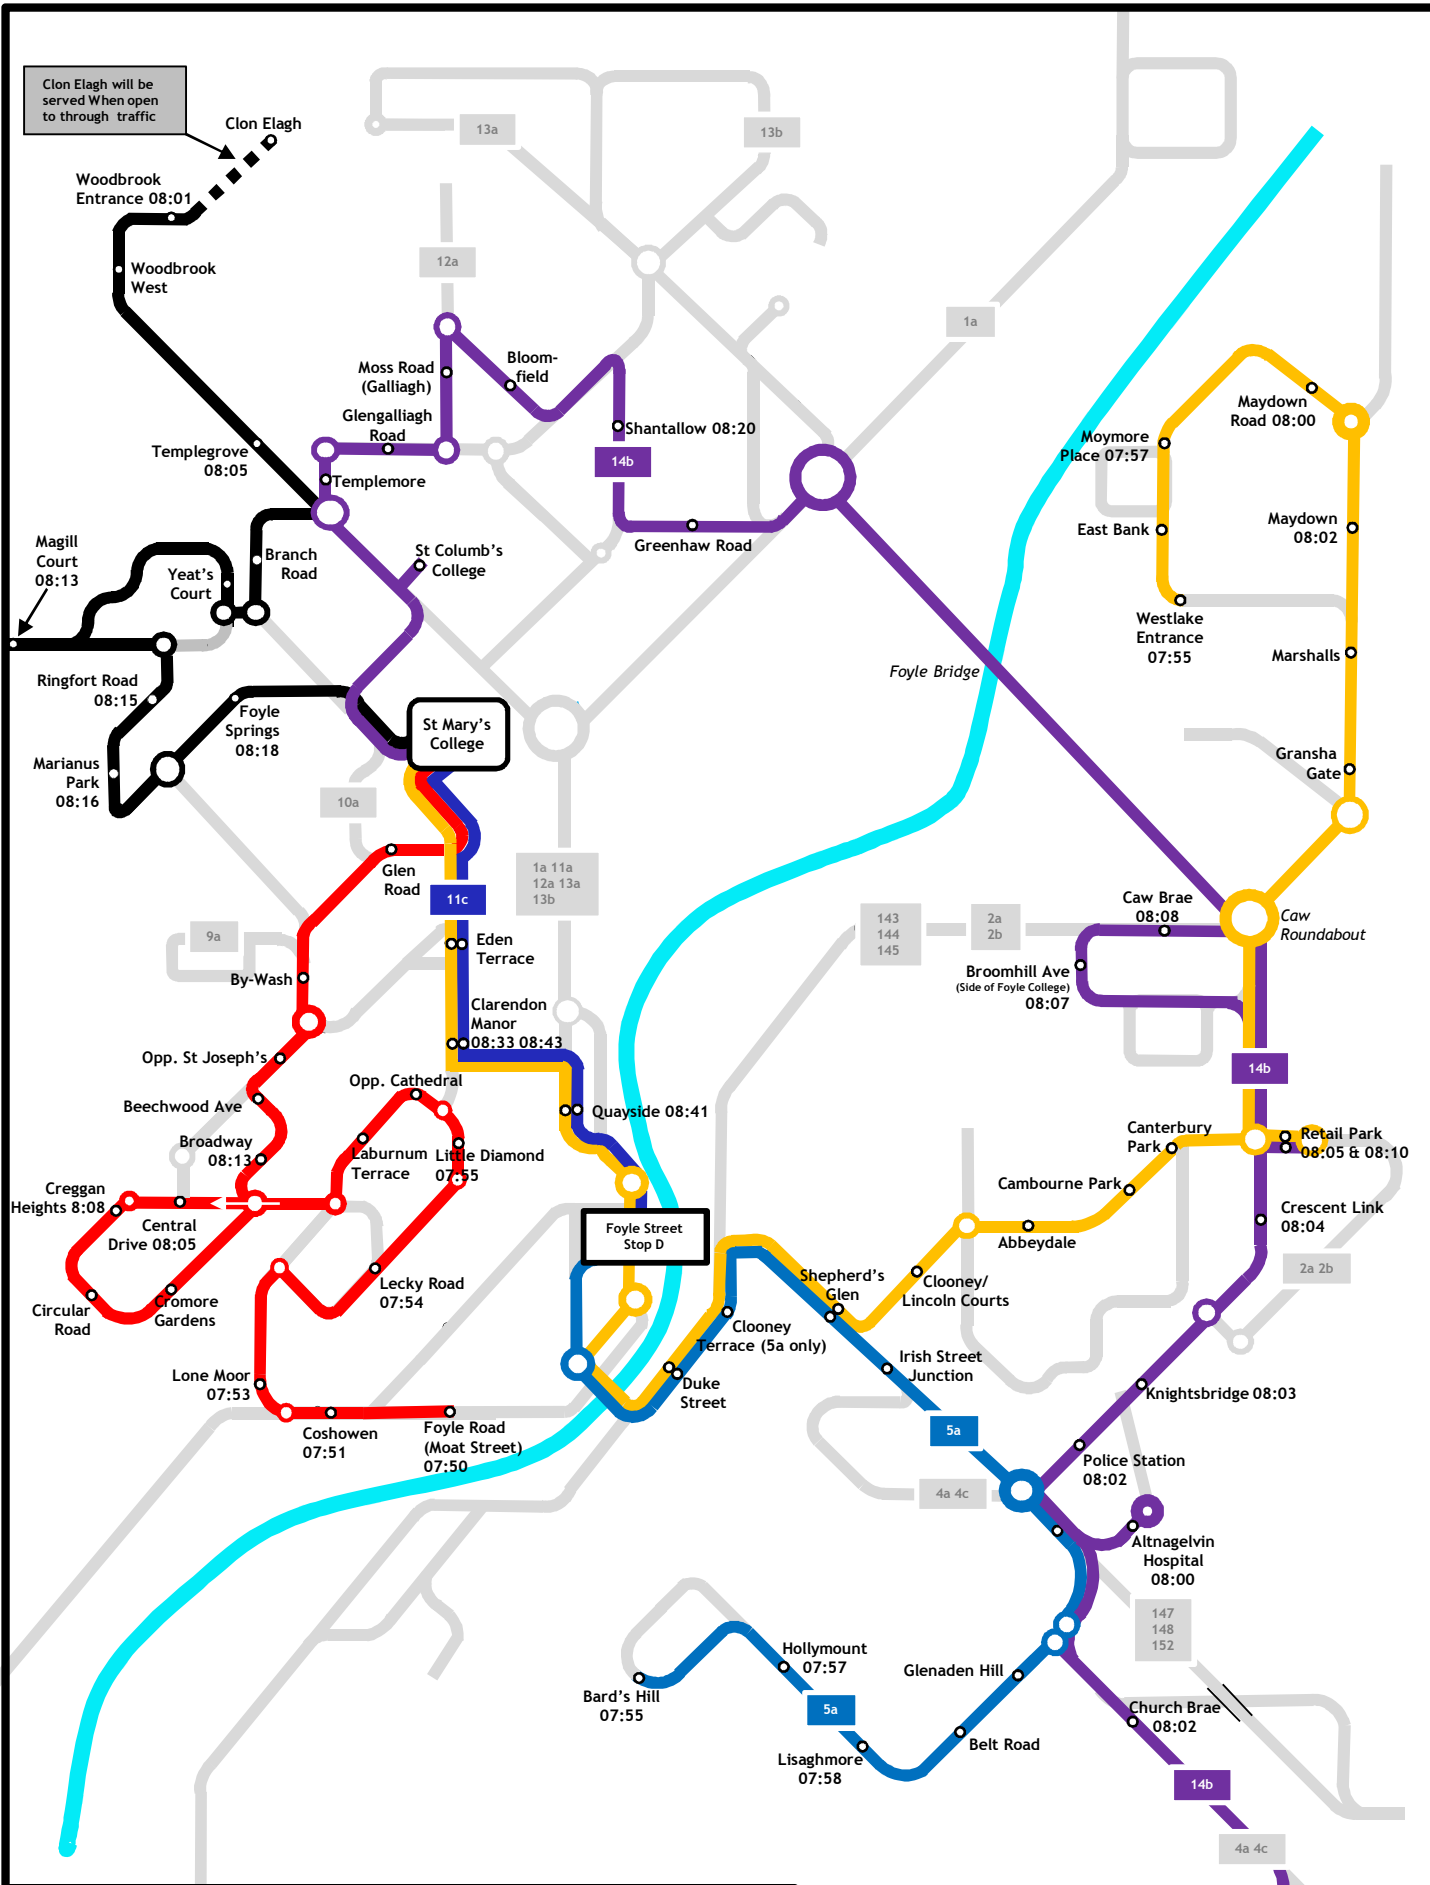

Clon Elagh will be served when open to through traffic

St Mary's College Morning School Services