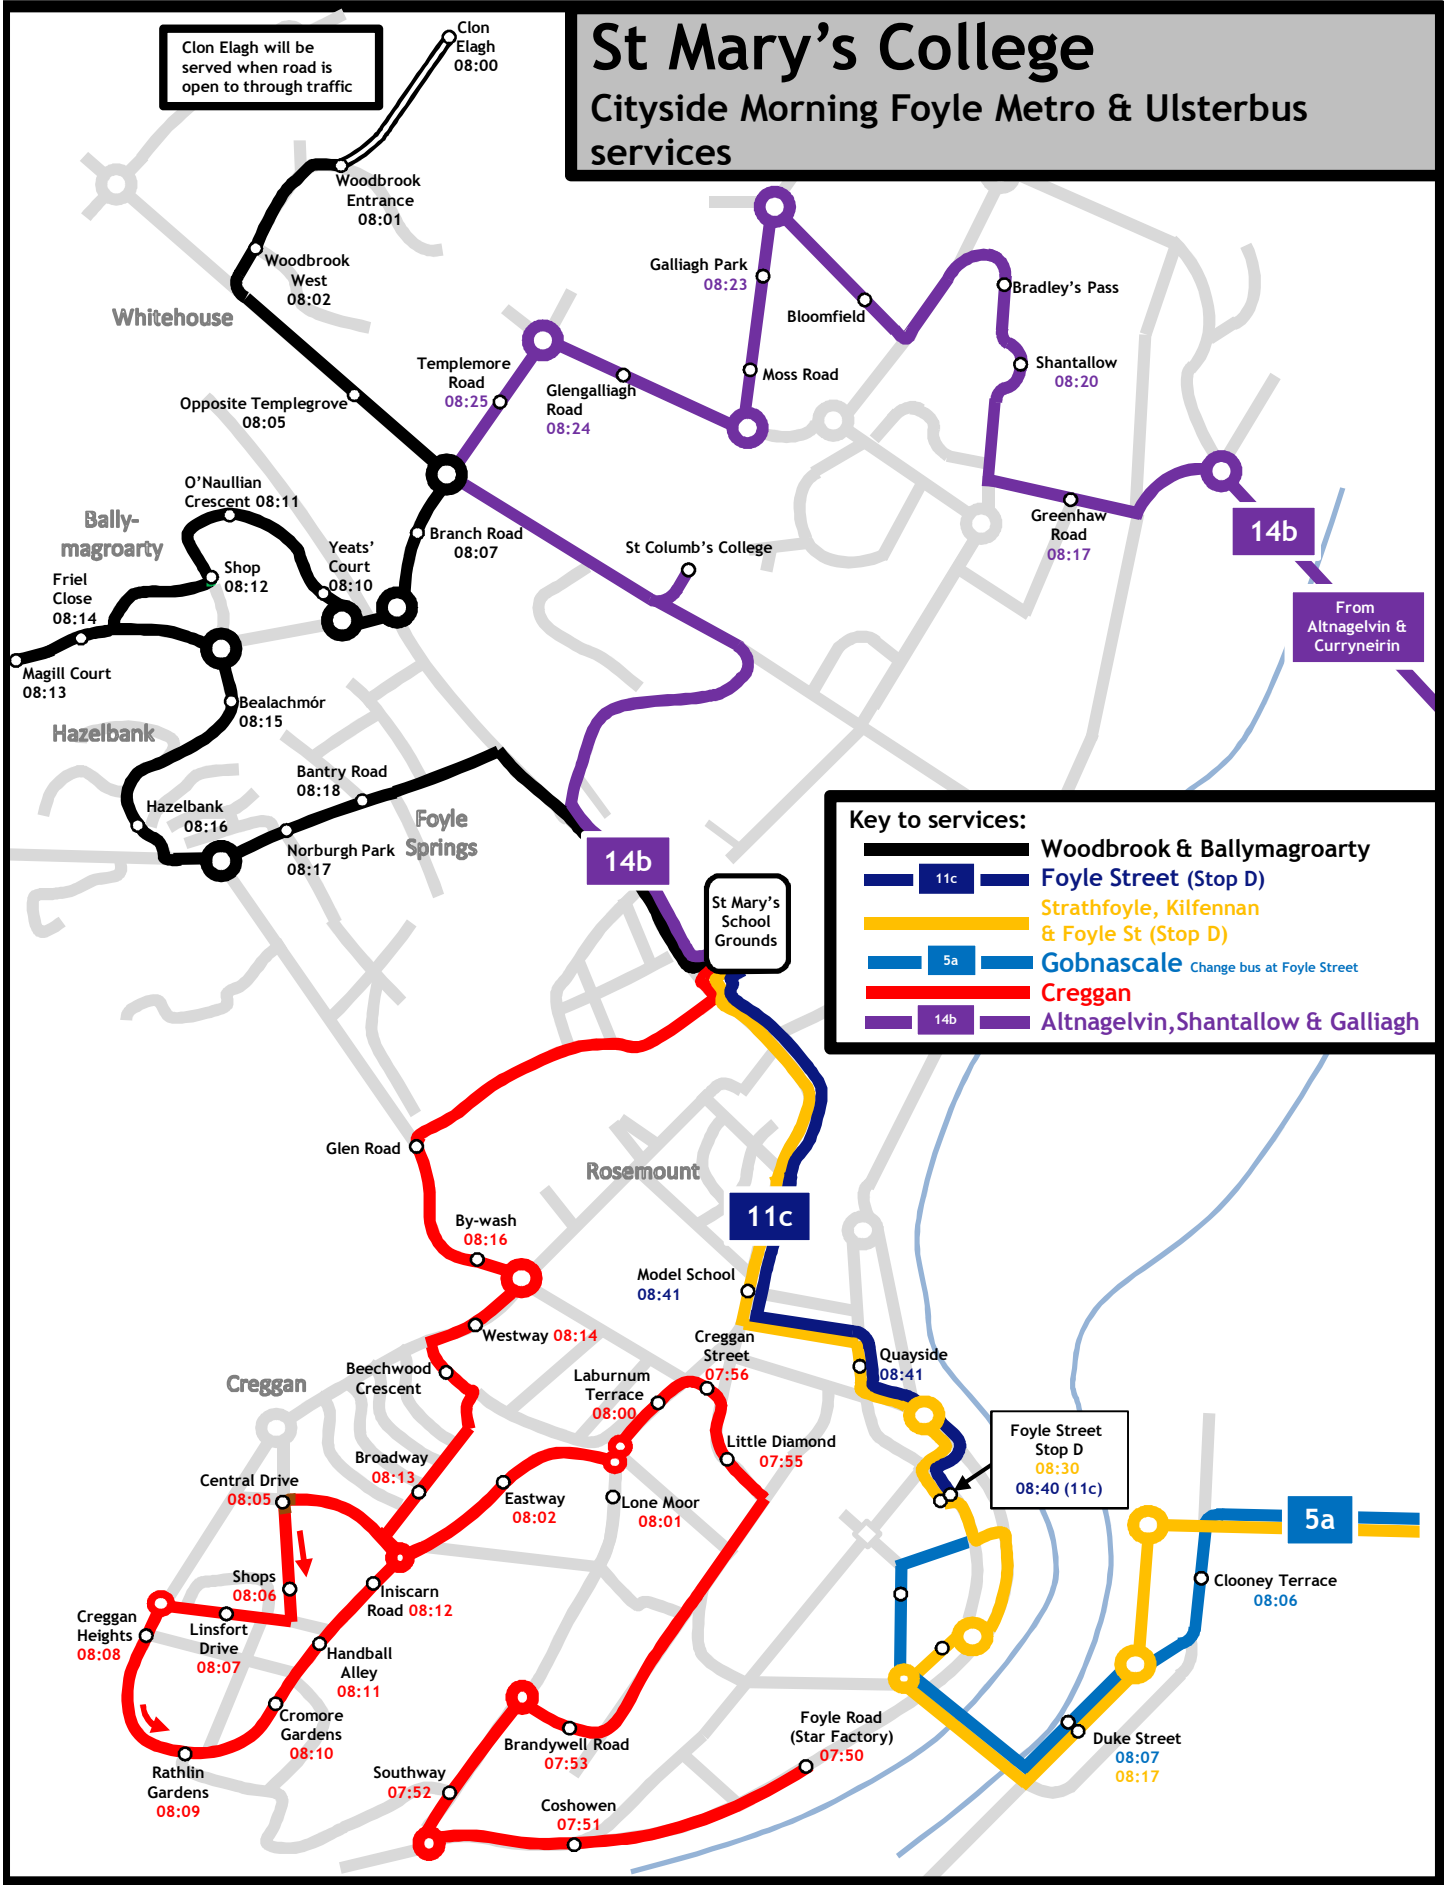

St Mary's College

Cityside Morning Foyle Metro & Ulsterbus services

Clon Elagh will be served when road is open to through traffic

Key to services:

- **Woodbrook & Ballymagroarty** (Black line)
- **11c** (Blue line)
- **Foyle Street (Stop D)** (Blue line)
- **Strathfoyle, Kilfennan & Foyle St (Stop D)** (Yellow line)
- **5a** (Blue line)
- **Gobnascale** Change bus at Foyle Street (Blue line)
- **Creggan** (Red line)
- **14b** (Purple line)
- **Altnagelvin, Shantallow & Galliaigh** (Purple line)

Foyle Street Stop D
08:30
08:40 (11c)

5a

14b

11c

14b

From Altnagelvin & Curryneirin