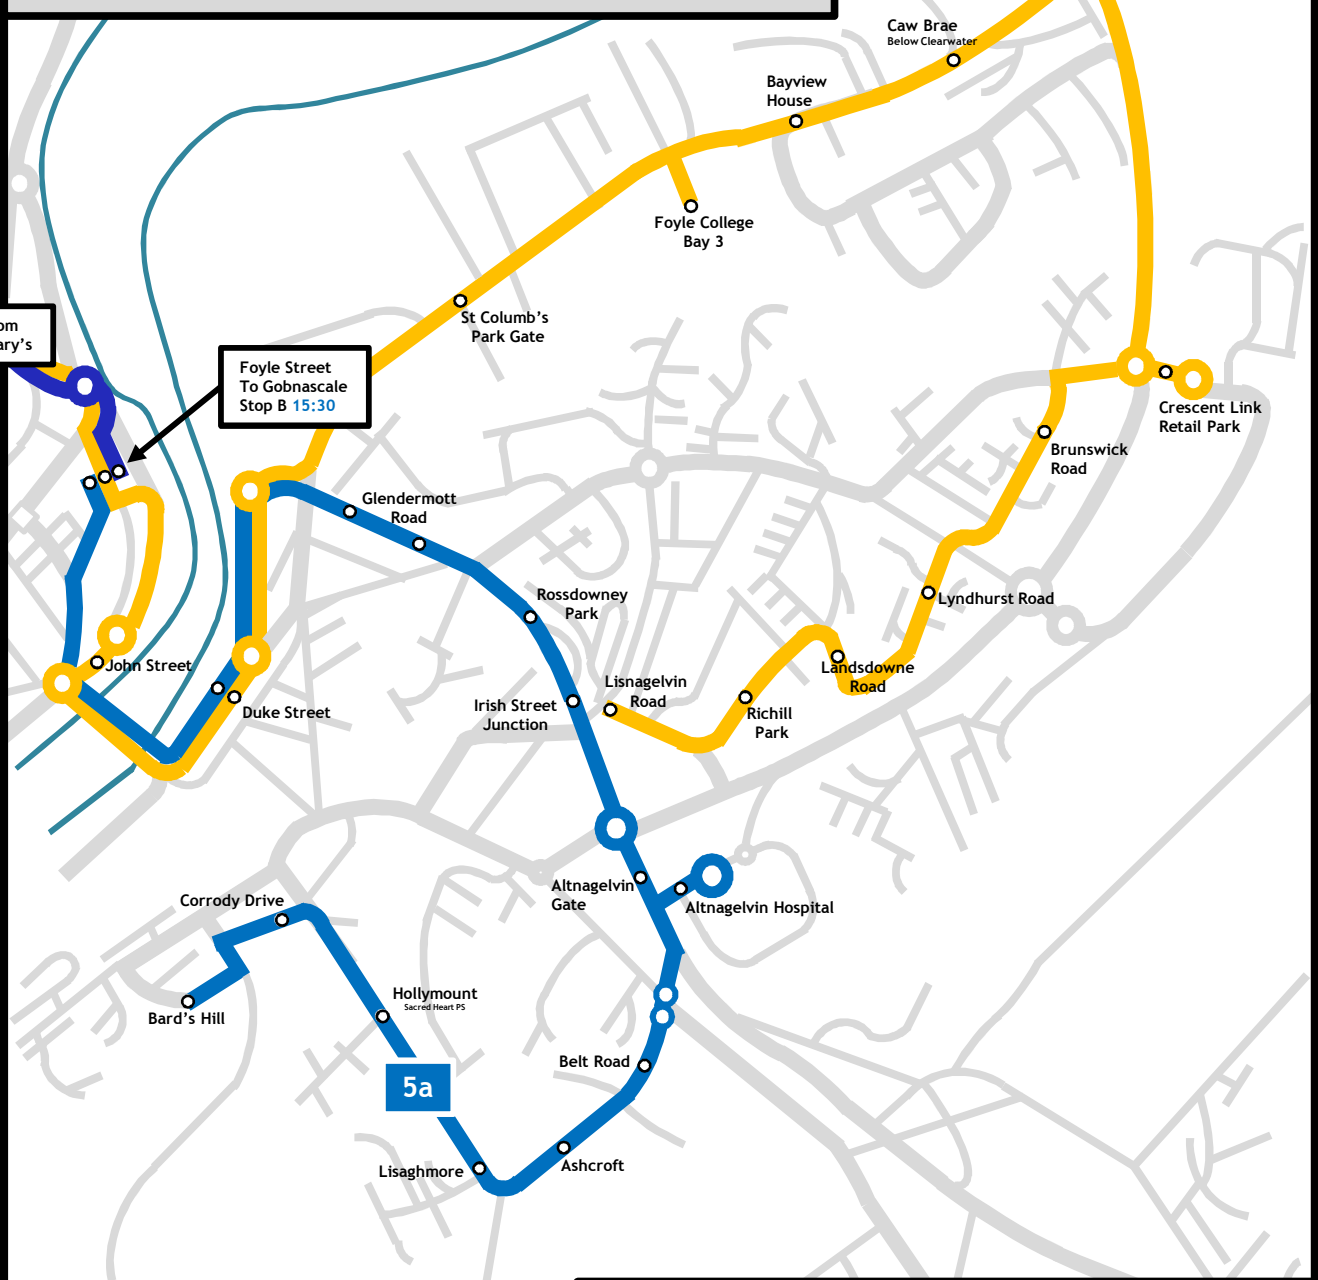

St Mary's College Afternoon School Services towards Waterside area

To Strathfoyle:
Westlake
East Bank
Clonmeen Drive
Maydown Road

From
St Mary's

Foyle Street
To Gobnascale
Stop B 15:30

Key to services from St Mary's:

- **Foyle Street**
- **Waterside, Kilfennan via Foyle College Grounds**
- **5a** **Gobnascale from Foyle Street Stop B**
- **Strathfoyle via St Columb's College, Galliagh, Foyle Bridge**