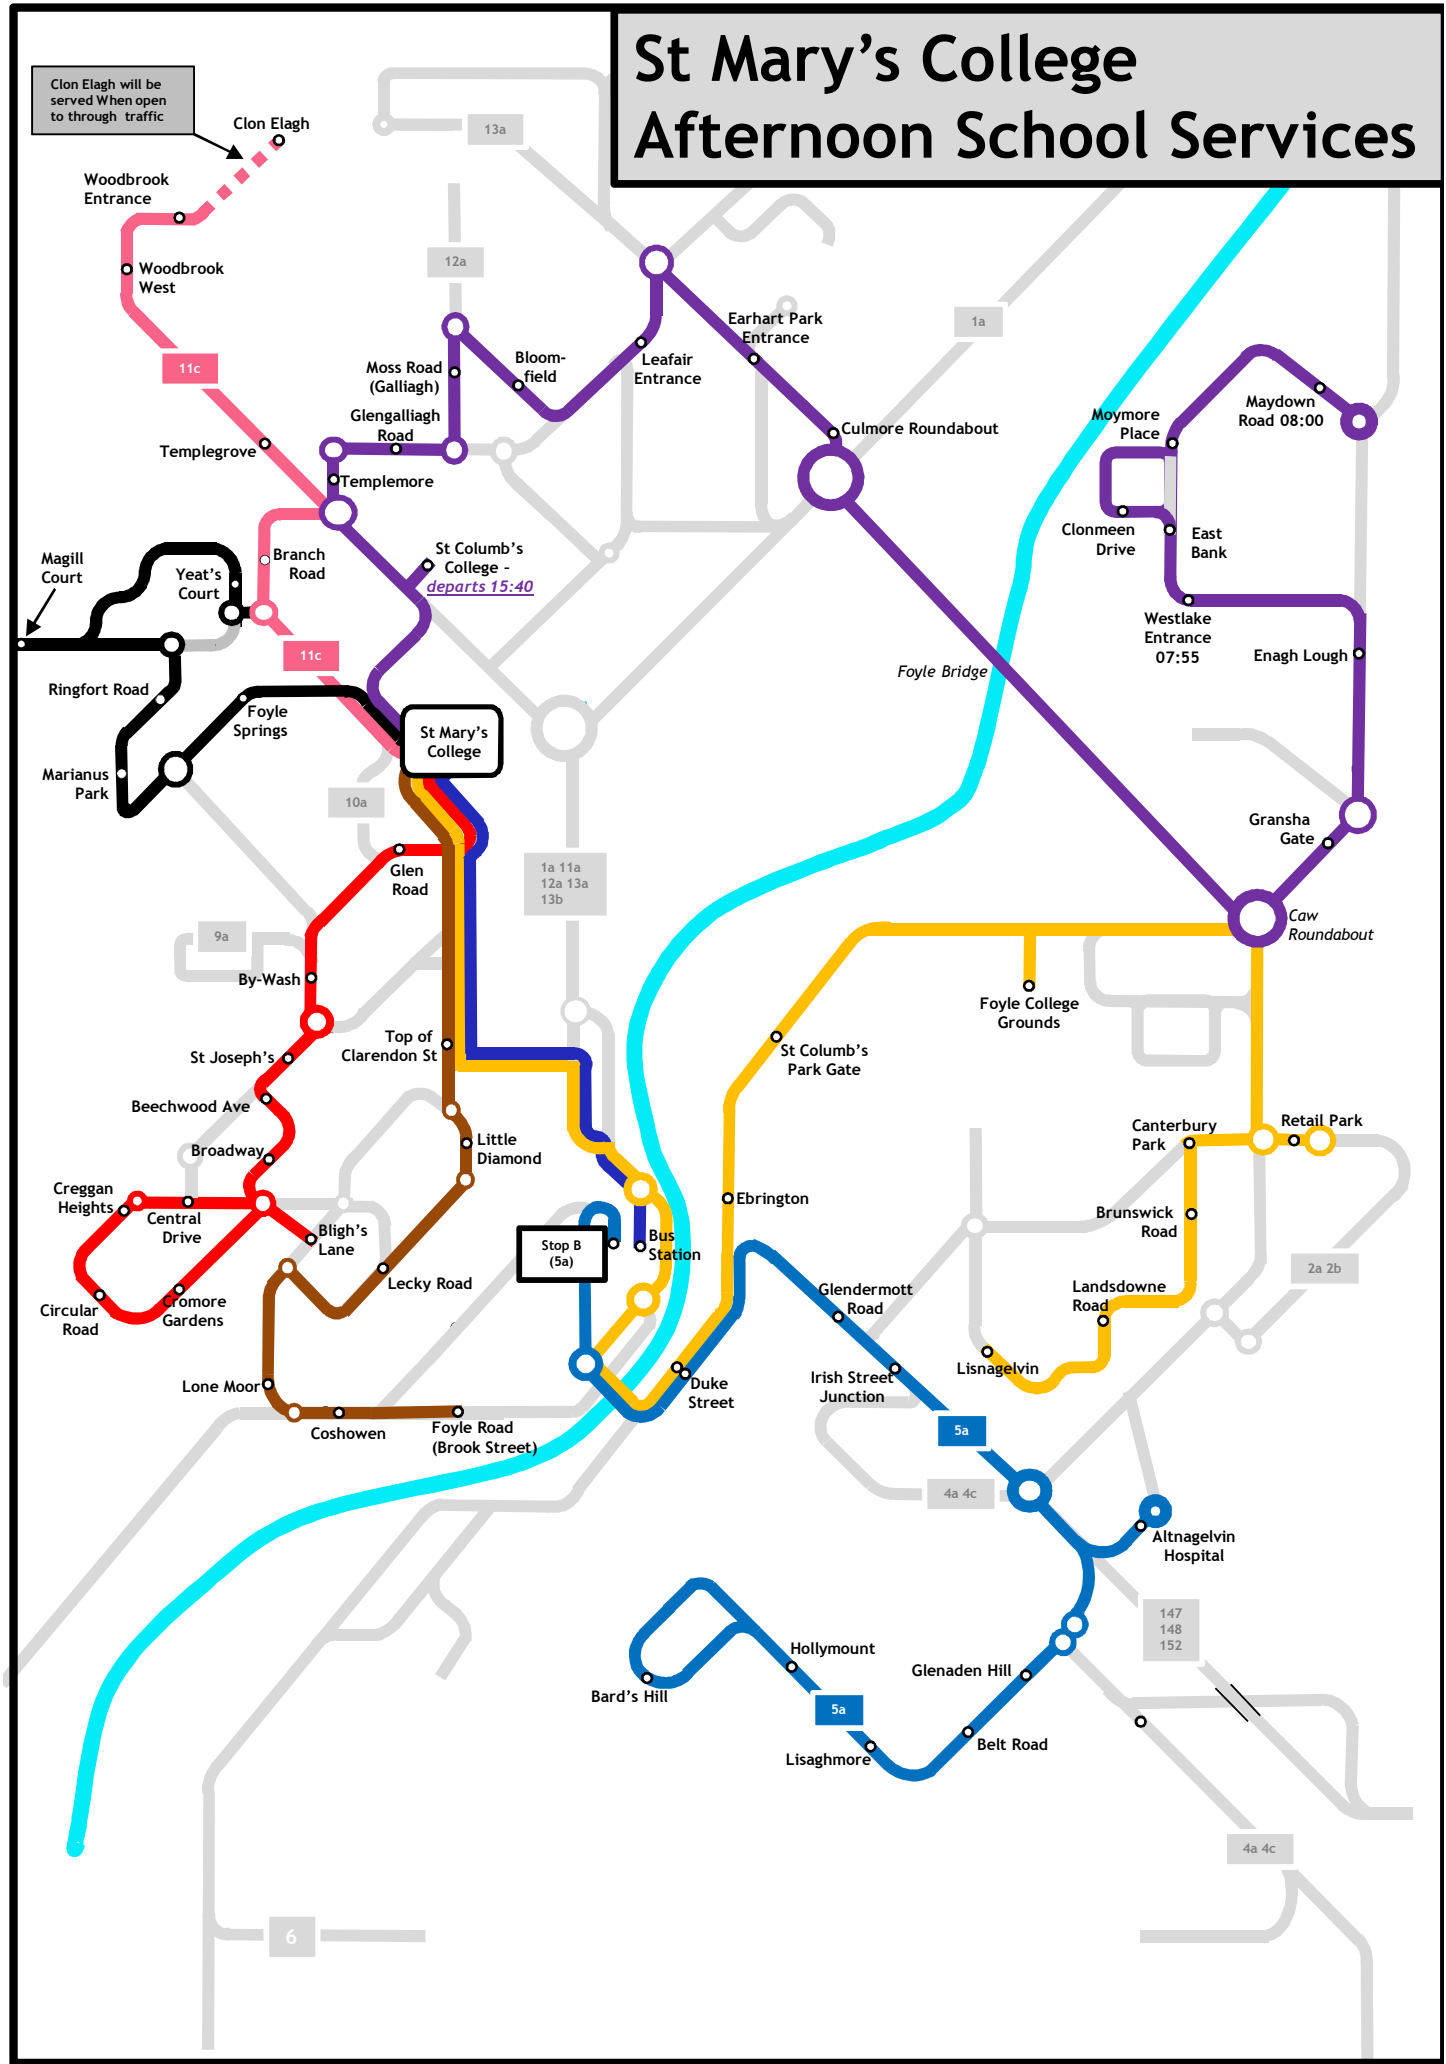

St Mary's College Afternoon School Services

Clon Elagh will be served When open to through traffic