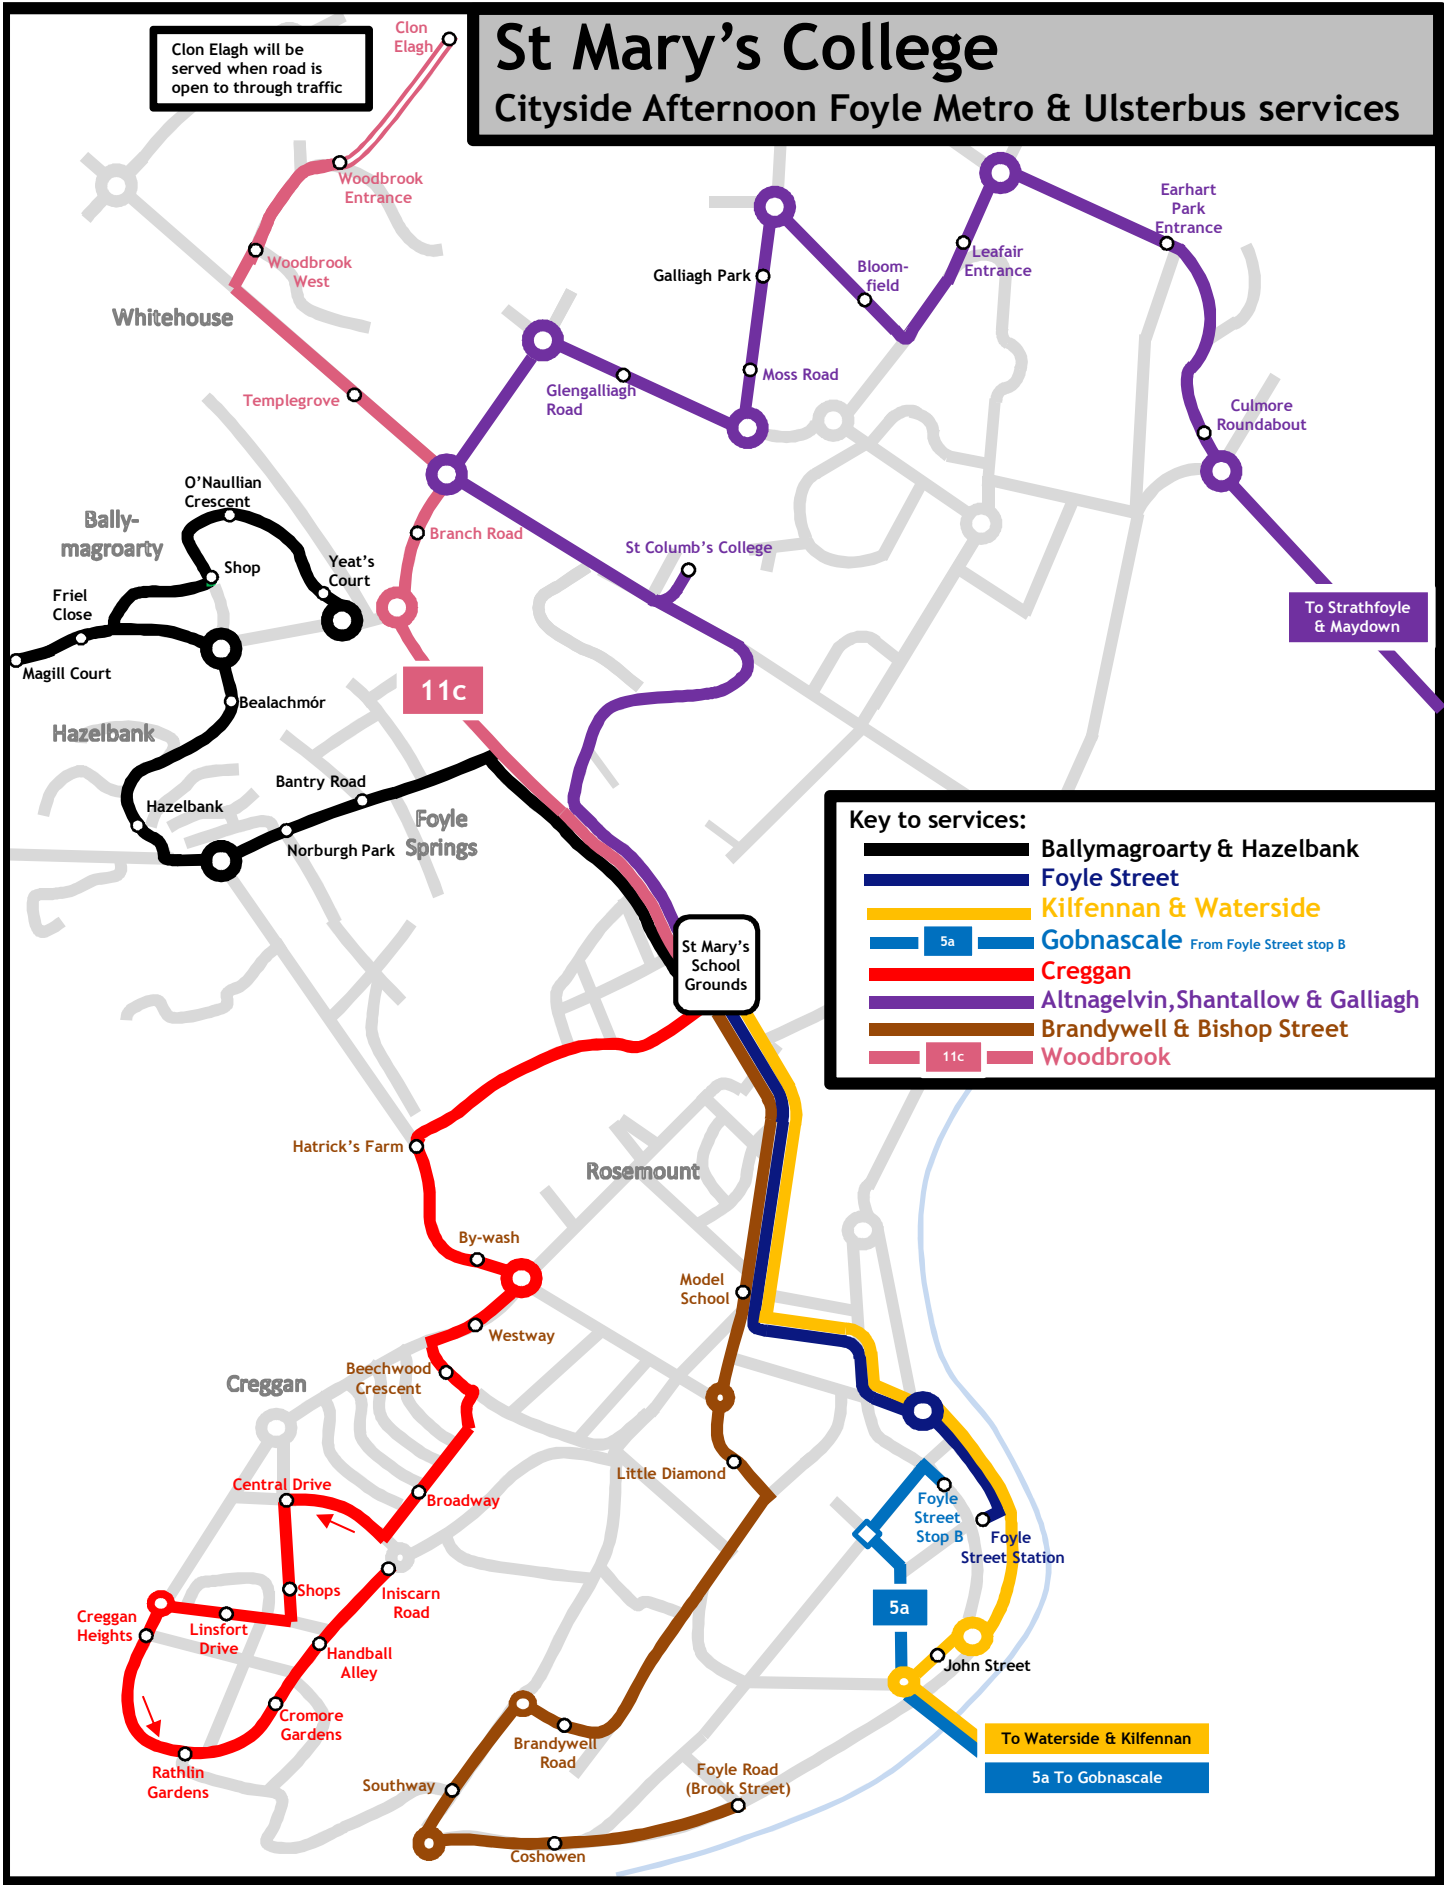

St Mary's College

Cityside Afternoon Foyle Metro & Ulsterbus services

Clon Elagh will be served when road is open to through traffic

Key to services:

- Ballymagroarty & Hazelbank
- Foyle Street
- Kilfennan & Waterside
- 5a Gobnascale From Foyle Street stop B
- Creggan
- Altnagelvin, Shantallow & Galliagh
- Brandywell & Bishop Street
- 11c Woodbrook

To Strathfoyle & Maydown

To Waterside & Kilfennan
5a To Gobnascale