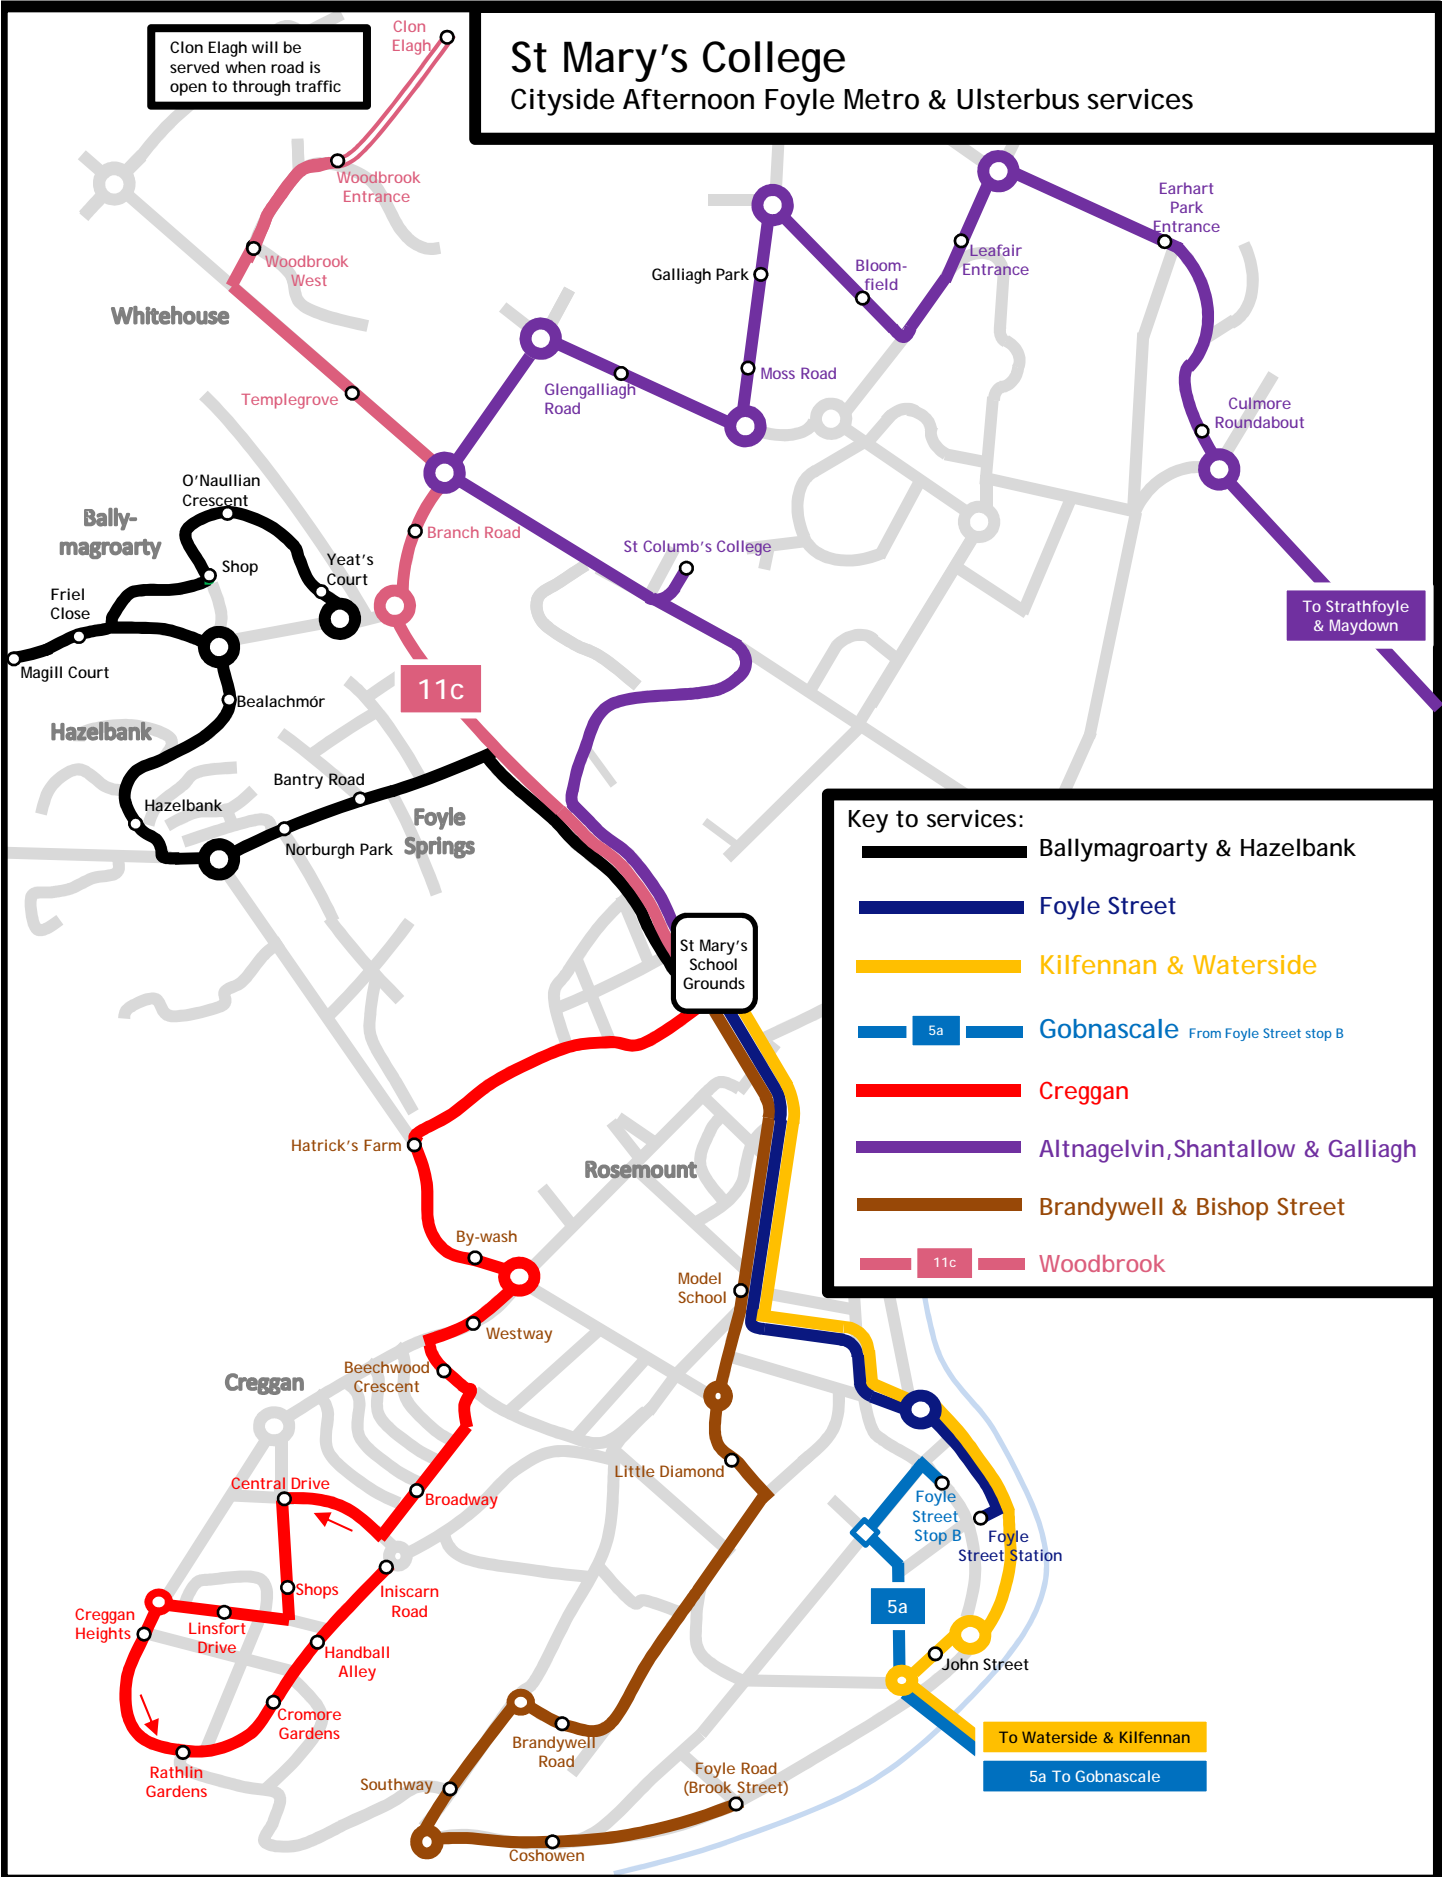

St Mary's College

Cityside Afternoon Foyle Metro & Ulsterbus services

Clon Elagh will be served when road is open to through traffic

Key to services:

- Ballymagroarty & Hazelbank
- Foyle Street
- Kilfennan & Waterside
- 5a Gobnascale From Foyle Street stop B
- Creggan
- Altnagelvin, Shantallow & Galliagh
- Brandywell & Bishop Street
- 11c Woodbrook

To Waterside & Kilfennan
5a To Gobnascale

To Strathfoyle & Maydown