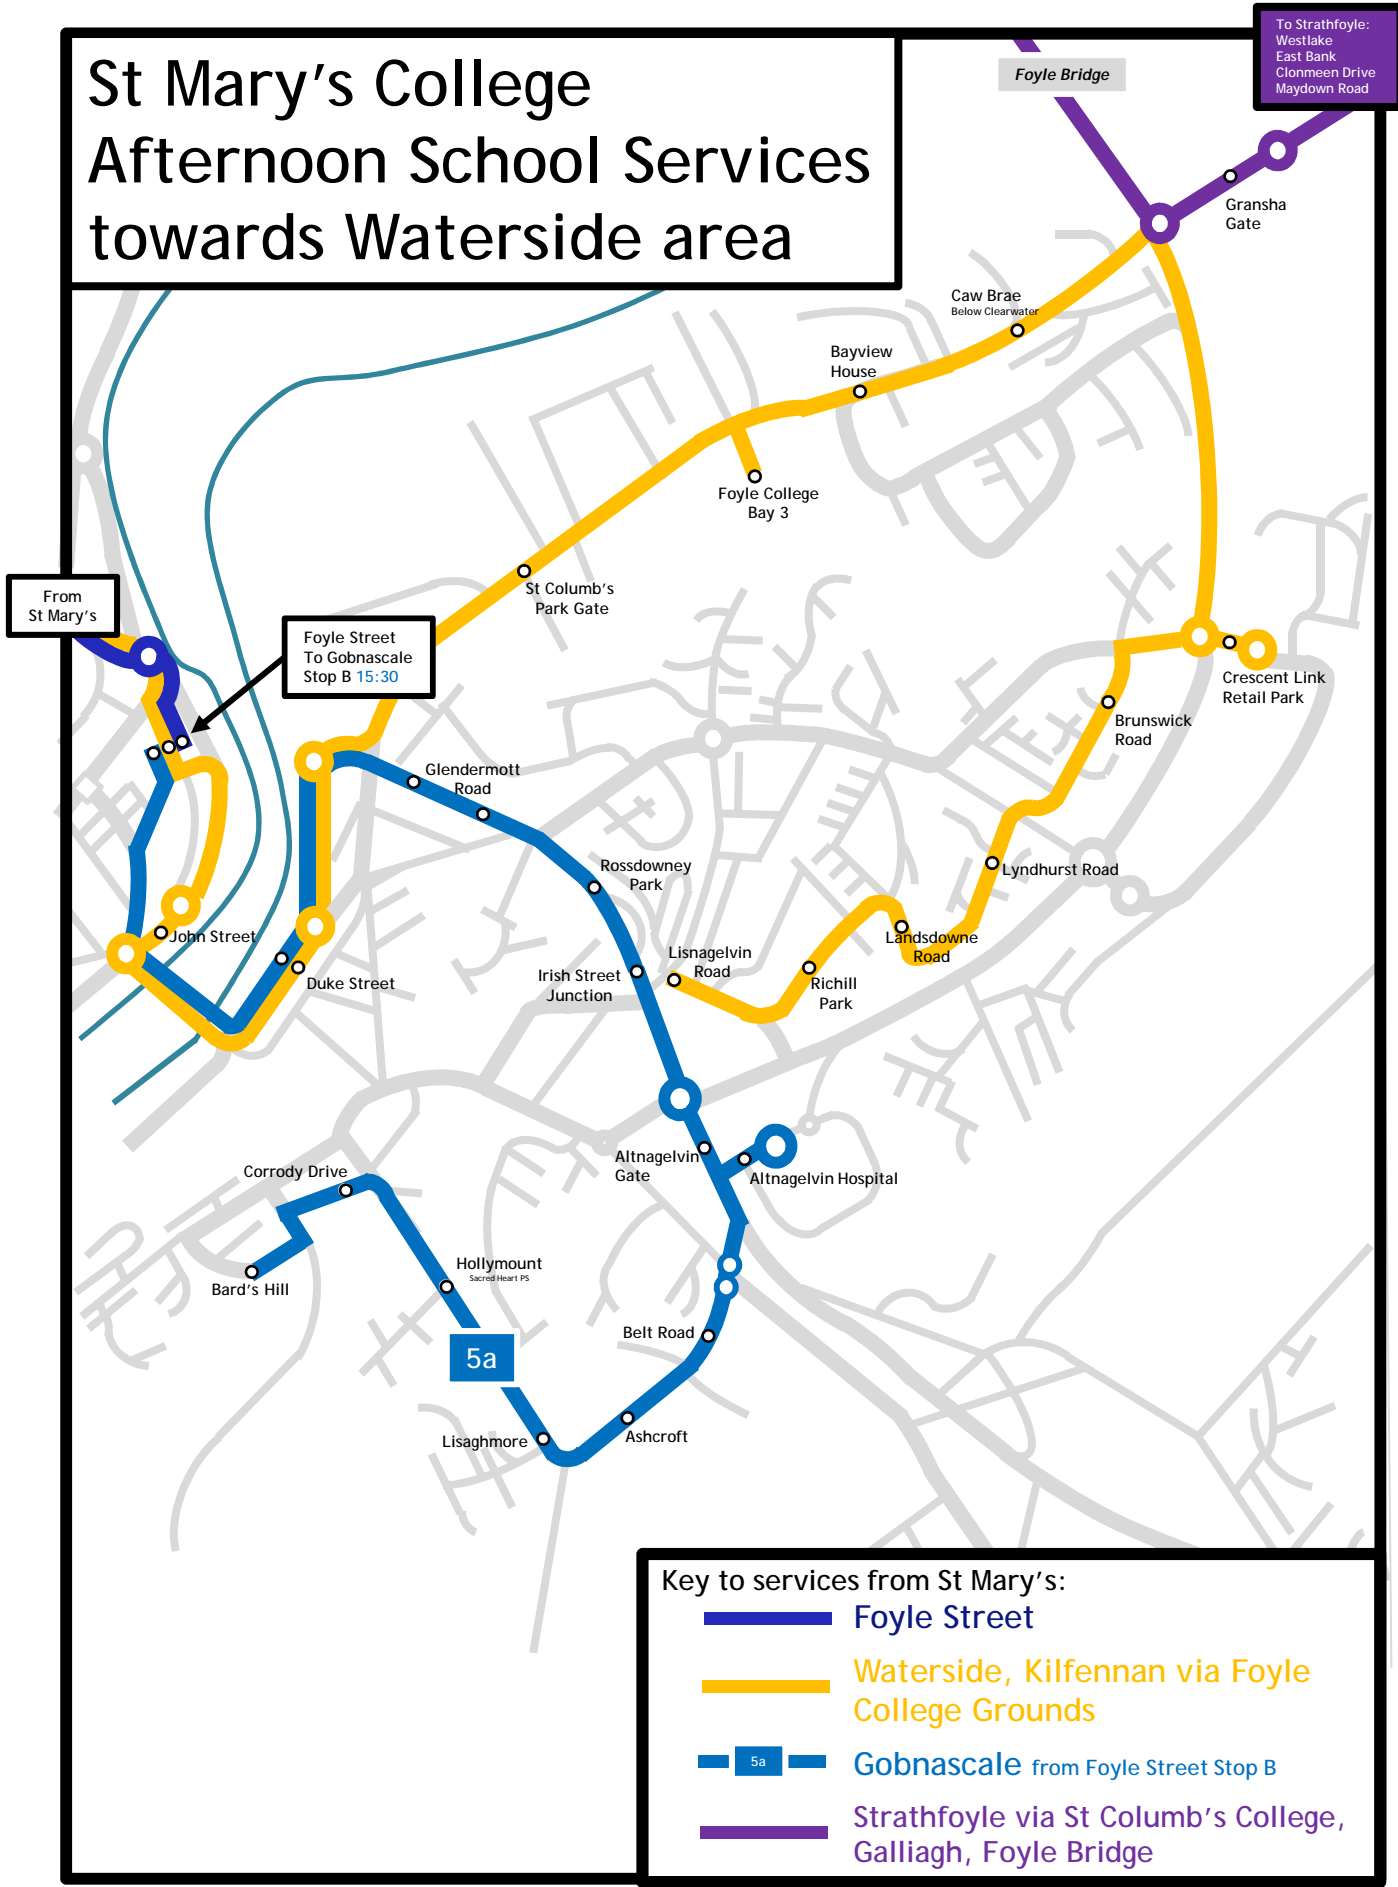

St Mary's College Afternoon School Services towards Waterside area

Key to services from St Mary's:

- **Foyle Street**
- **Waterside, Kiltfennan via Foyle College Grounds**
- **5a** **Gobnascale from Foyle Street Stop B**
- **Strathfoyle via St Columb's College, Galliagh, Foyle Bridge**