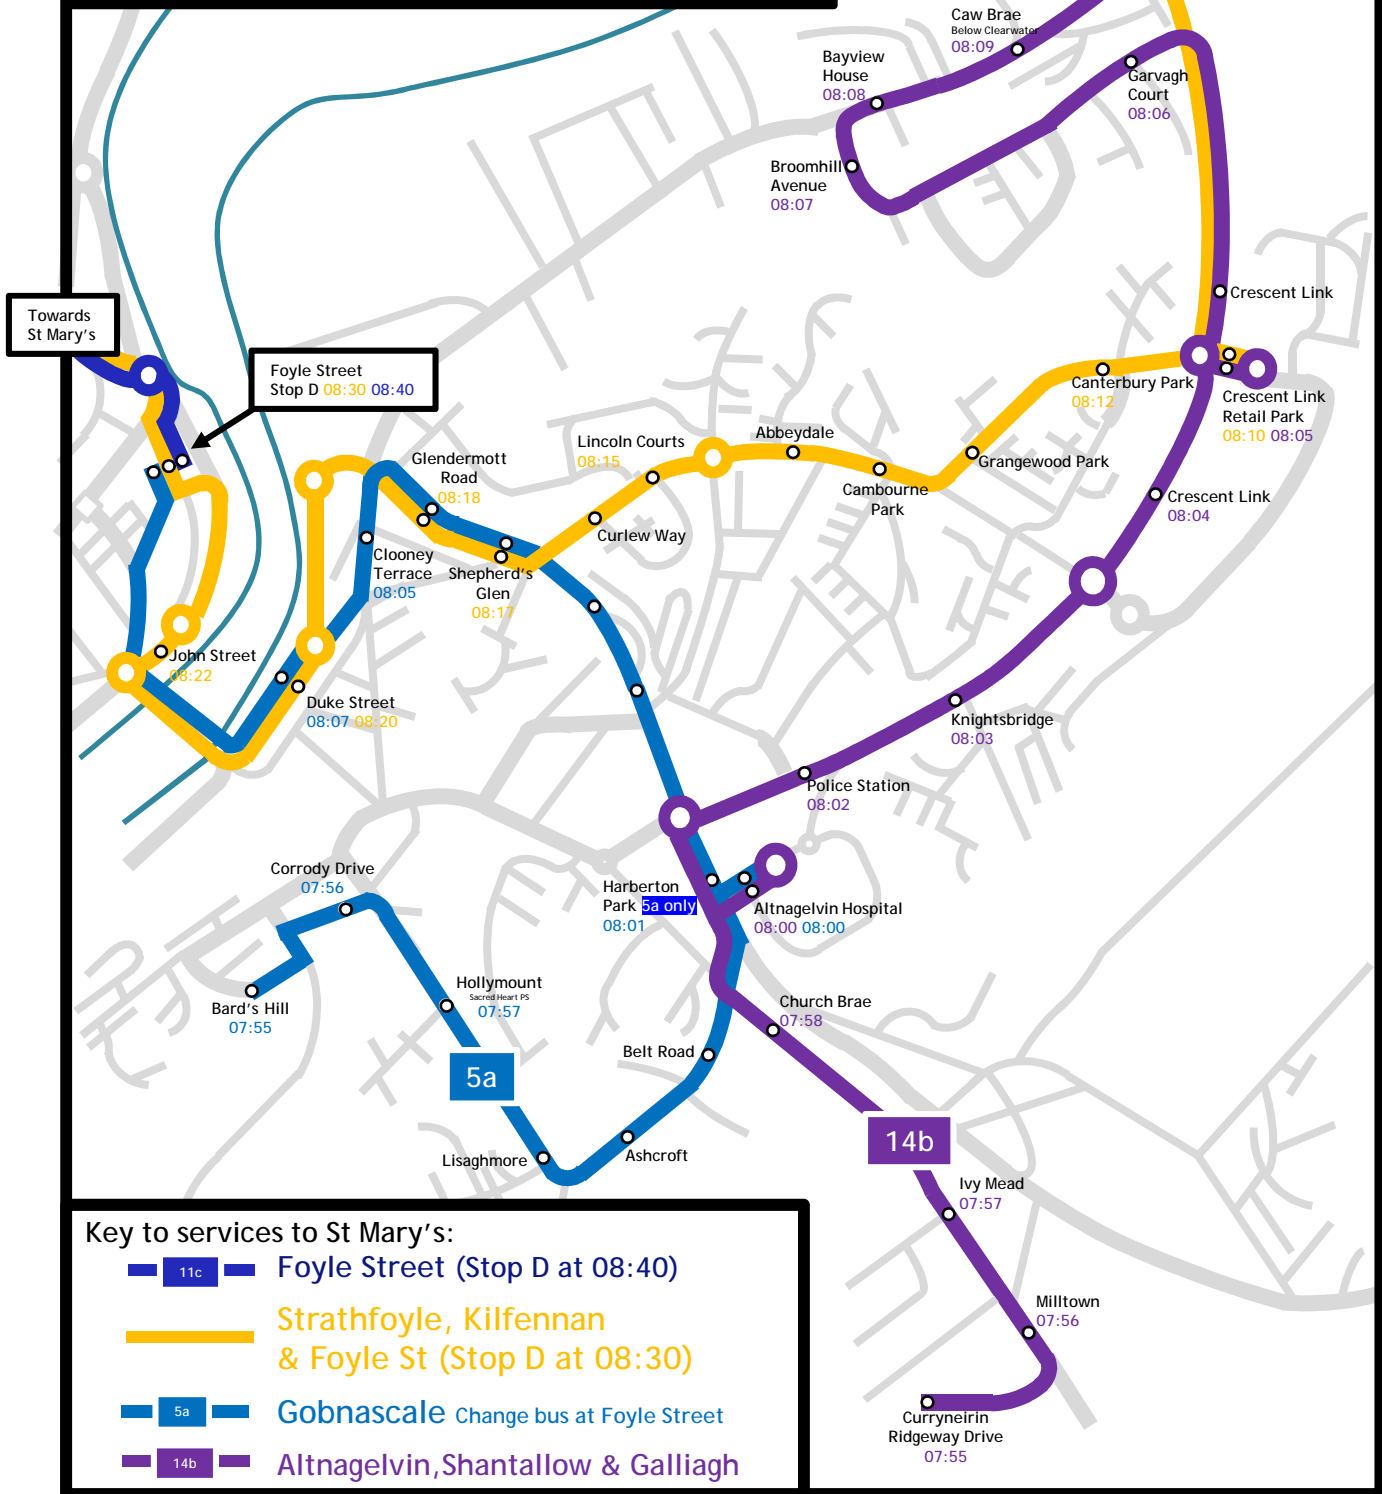

St Mary's College Morning School Services from Waterside area

From Strathfoyle:
Westlake 07:55
East Bank 07:56
Moymore Place 07:57
Maydown Road 07:58

Key to services to St Mary's:

- 11c **Foyle Street (Stop D at 08:40)**
- **Strathfoyle, Kilfennan & Foyle St (Stop D at 08:30)**
- 5a **Gobnascale Change bus at Foyle Street**
- 14b **Altnagelvin, Shantallow & Galliagh**